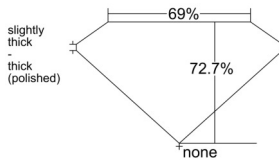

GIA®

FACSIMILE

GIA REPORT 5543236374

Verify this report at GIA.edu

GIA NATURAL DIAMOND DOSSIER®

December 16, 2025
GIA Report Number 5543236374
Shape and Cutting Style ..... **Square Modified Brilliant**
Measurements ..... 5.22 x 5.21 x 3.79 mm

GRADING RESULTS

Carat Weight ..... 0.90 carat
Color Grade ..... H
Clarity Grade VS1

ADDITIONAL GRADING INFORMATION

Polish ..... Excellent
Symmetry ..... Excellent
Fluorescence ..... None
Clarity Characteristics..... **Cloud, Feather, Needle, Pinpoint**
Inscription(s): GIA 5543236374

PROPORTIONS

Profile not to actual proportions

GRADING SCALES

GIA COLOR SCALE		GIA CLARITY SCALE			
COLORLESS	D	VERY VERY SLIGHTLY INCLUDED	FLAWLESS		
	E		INTERNALLY FLAWLESS		
	F	VERY SLIGHTLY INCLUDED	VS₁		
	G		VS₂		
	H		VS₁		
	NEAR COLORLESS	I	SLIGHTLY INCLUDED	VS₂	
		J		SI₁	
		FAINT	K	INCLUDED	SI₂
			L		I₁
			M		I₂
VERT LIGHT	N	LIGHT	I₃		
	O				
	P				
	Q				
	R